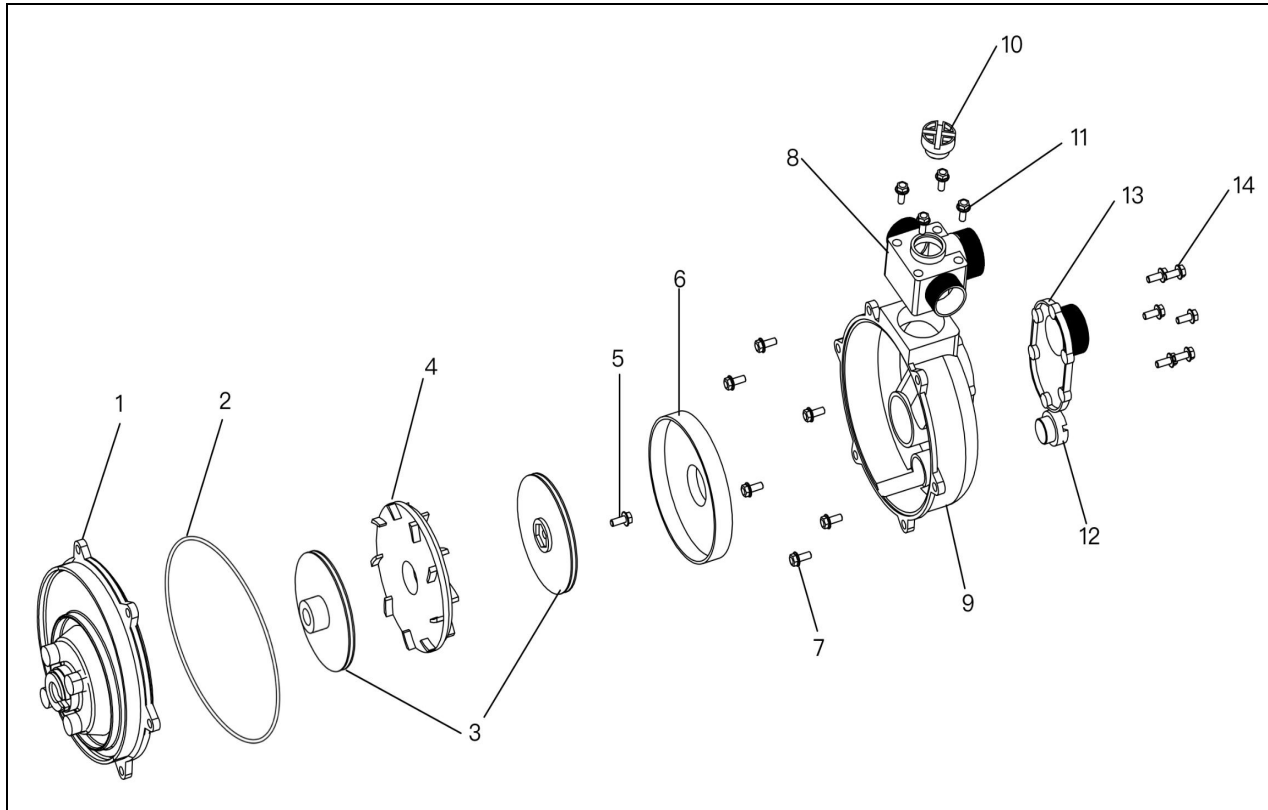

Explosive View For Pump WP20 & WP30

No.	中文名	English Name	数量/QTY
1	泵盖	Pump body	1
2	泵盖O型圈	Gasket for pump cover	1
3	水泵叶轮	Impeller	2
4	导流槽	Diversion Channel	1
5	螺栓M8*25	Bolt M8*25	1
6	蜗壳	Guide flow cover	1
7	螺栓M10*25	Bolt M10*25	6

No.	中文名	English Name	数量/QTY
8	出水口	Outlet	1
9	泵体	Pump body	1
10	进水旋钮	Inlet Drain screw	1
11	螺栓M8*55	Bolt M8*55	4
12	放水旋钮	Outlet Drain screw	1
13	进水口	Inlet	1
14	螺栓M8*12	Bolt M8*12	6